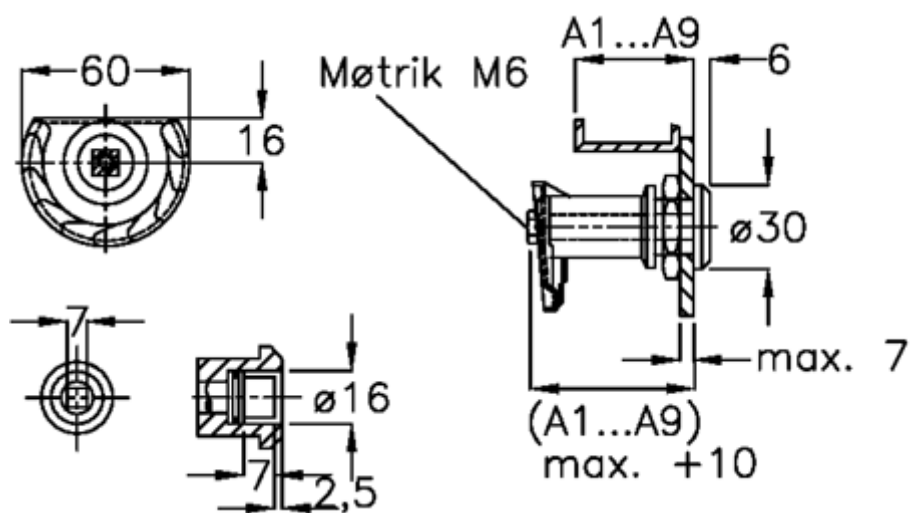

Data Sheet

Article number: 20918014
Description: E+G Door lock
GN 119-VK7-A4

Measures

Door + frame thickness = 32-40

Measure type = A4